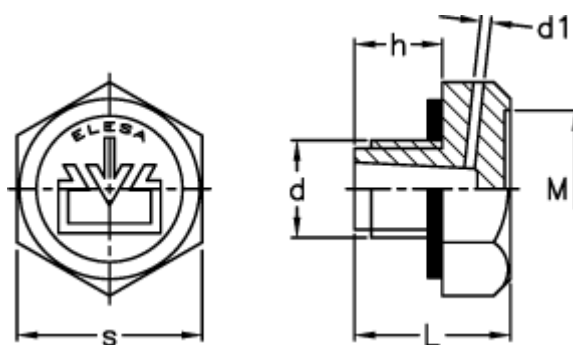

Article number: 2311058657

Description: E+G Oil fill plug, w/breather hole
TCDF.16x1,5, black

Measures

d = M16x1,5

d1 = 2

h = 9

L = 16

M = 17.0

s = 22

Tightening torque N m = 8 til 10